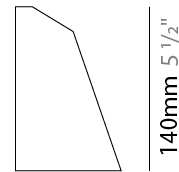

#### PHYSICAL

Shape: Abstract \_\_\_\_\_  
 Length (mm): 275 \_\_\_\_\_  
 Length (in): 10 <sup>13</sup>/<sub>16</sub> \_\_\_\_\_  
 Height (mm): 140 \_\_\_\_\_  
 Height (in): 5 <sup>1</sup>/<sub>2</sub> \_\_\_\_\_  
 Extension (mm): 85 \_\_\_\_\_  
 Extension (in): 3 <sup>3</sup>/<sub>8</sub> \_\_\_\_\_  
 Light Distribution: Direct \_\_\_\_\_  
 Weight (kg): 1.3 \_\_\_\_\_  
 Weight (lbs): 2.87 \_\_\_\_\_  
 Diffuser: Frosted tempered glass \_\_\_\_\_  
 Gasket: Silicone rubber \_\_\_\_\_  
 Fixture Finish: BLK \_\_\_\_\_  
 Fixture Material: Aluminum Die Cast \_\_\_\_\_

#### OPTICAL

Optic°: Symmetric \_\_\_\_\_

275mm 10 <sup>13</sup>/<sub>16</sub>"

85mm 3 <sup>3</sup>/<sub>8</sub>"

140mm 5 <sup>1</sup>/<sub>2</sub>"

### PHYSICAL

Shape: Abstract \_\_\_\_\_  
 Length (mm): 120 \_\_\_\_\_  
 Length (in): 4 3/4 \_\_\_\_\_  
 Height (mm): 120 \_\_\_\_\_  
 Height (in): 4 3/4 \_\_\_\_\_  
 Extension (mm): 105 \_\_\_\_\_  
 Extension (in): 4 1/8 \_\_\_\_\_  
 Light Distribution: Direct \_\_\_\_\_  
 Weight (kg): 0.75 \_\_\_\_\_  
 Weight (lbs): 1.65 \_\_\_\_\_  
 Diffuser: Frosted tempered glass \_\_\_\_\_  
 Gasket: Silicon rubber \_\_\_\_\_  
 Fixture Finish: [BLK](#) / [BRN](#) / [GRY](#) \_\_\_\_\_  
 Fixture Material: Aluminum Die Cast \_\_\_\_\_