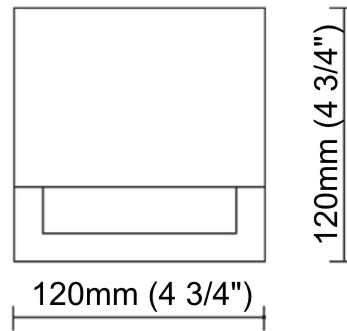

#### PHYSICAL

Shape: Abstract \_\_\_\_\_  
 Length (mm): 275 \_\_\_\_\_  
 Length (in): 10 <sup>13</sup>/<sub>16</sub> \_\_\_\_\_  
 Height (mm): 140 \_\_\_\_\_  
 Height (in): 5 <sup>1</sup>/<sub>2</sub> \_\_\_\_\_  
 Extension (mm): 85 \_\_\_\_\_  
 Extension (in): 3 <sup>3</sup>/<sub>8</sub> \_\_\_\_\_  
 Light Distribution: Direct \_\_\_\_\_  
 Weight (kg): 1.3 \_\_\_\_\_  
 Weight (lbs): 2.87 \_\_\_\_\_  
 Diffuser: Frosted tempered glass \_\_\_\_\_  
 Gasket: Silicone rubber \_\_\_\_\_  
 Fixture Finish: BLK \_\_\_\_\_  
 Fixture Material: Aluminum Die Cast \_\_\_\_\_

### PHYSICAL

Shape: Abstract \_\_\_\_\_  
 Length (mm): 120 \_\_\_\_\_  
 Length (in): 4 3/4 \_\_\_\_\_  
 Height (mm): 120 \_\_\_\_\_  
 Height (in): 4 3/4 \_\_\_\_\_  
 Extension (mm): 105 \_\_\_\_\_  
 Extension (in): 4 1/8 \_\_\_\_\_  
 Light Distribution: Direct \_\_\_\_\_  
 Weight (kg): 0.75 \_\_\_\_\_  
 Weight (lbs): 1.65 \_\_\_\_\_  
 Diffuser: Frosted tempered glass \_\_\_\_\_  
 Gasket: Silicon rubber \_\_\_\_\_  
 Fixture Finish: [BLK](#) / [BRN](#) / [GRY](#) \_\_\_\_\_  
 Fixture Material: Aluminum Die Cast \_\_\_\_\_

### OPTICAL

Beam Angle: Asymmetrical \_\_\_\_\_

105mm (4 1/8")

0.75kg / 1.65lbs